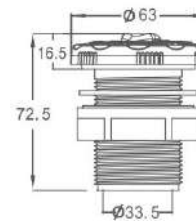

POOL & SPA FITTINGS

“EMAUX” Air Valve Control Fittings

Code	Model	Description	Connection (inches)	Colour
23041610010	EM1834	Air Valve Control	1	White

Code	Model	Description	Connection (inches)	Colour
23041610030	EM1835	Standard Air Valve Control	1.5	White

Code	Model	Description	Connection (inches)	Colour
23041610015	EM1844	Air Button	1	White