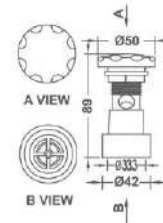

POOL & SPA FITTINGS

“EMAUX” Air Valve Control Fittings

Code	Model	Description	Connection (inches)	Colour
23041610010	EM1834	Air Valve Control	1	White

Code	Model	Description	Connection (inches)	Colour
23041610030	EM1835	Standard Air Valve Control	1.5	White

Code	Model	Description	Connection (inches)	Colour
23041610015	EM1844	Air Button	1	White