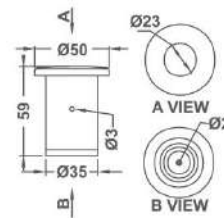

POOL & SPA FITTINGS

“EMAUX” Air Valve Control Fittings

Code	Model	Description	Connection (inches)	Colour
23041610010	EM1834	Air Valve Control	1	White

Code	Model	Description	Connection (inches)	Colour
23041610030	EM1835	Standard Air Valve Control	1.5	White

Code	Model	Description	Connection (inches)	Colour
23041610015	EM1844	Air Button	1	White