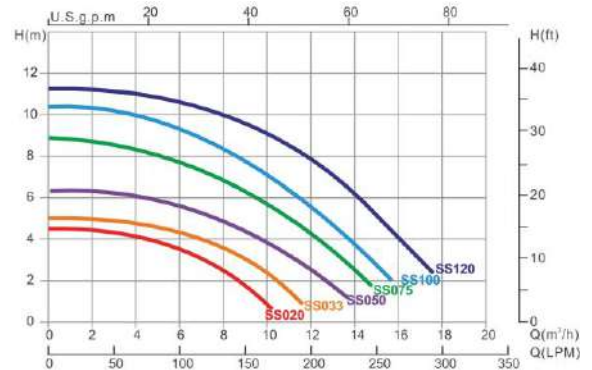

PUMPS

“EMAUX” SS Series Residential Pool Pumps Complete Set With Unions

THE BEST OPTION FOR SMALLER PLUMBING

The SS pump is quiet running and energy efficient. 1.5-inch suction and discharge port with a transparent lid. It operates at a low decibel and energy consumption which requires minimal maintenance.

HIGHLIGHT FEATURES

- 1.5 inch suction and discharge port with transparent lid
- Asynchronous, Two poles motor
- Class insulation: 130(B)
- IPX5 Waterproof standard
- Built-in thermal protection
- Overload protection
- External heat sink
- Available in 50Hz or 60Hz with 220V/110V
- Special design union compatible with both Imperial and Metric measurement standard
- S.S. 316 Shaft
- S.S. 316 Mechanical seal

Code	Model	In/Outlet (inches)	Flowrate (gpm)	Flowrate (m³/h)	Head (m)	Noise (dB)	Amp	H.P.	Voltage	Phase
20700510200	SS020	1.5	17.00	3.86	4	55	0.67	0.2	220	1
20700510205	SS033	1.5	22.00	5.00	4	55	1.11	0.33	220	1
20700510210	SS050	1.5	30.00	6.80	5	60	1.69	0.5	220	1
20700510215	SS075	1.5	39.00	8.90	5	60	2.5	0.75	220	1
20700510220	SS100	1.5	40.00	9.00	10	65	3.4	1.0	220	1
20700510225	SS120	1.5	56.00	12.70	10	65	4.0	1.2	220	1