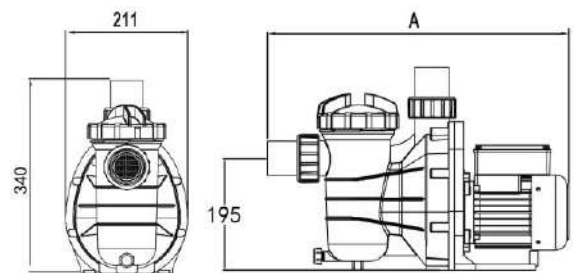

HIGHLIGHT FEATURES

- 1.5 inch suction and discharge port with transparent lid
- Asynchronous, Two poles motor
- Class insulation: 130(B)
- IPX5 Waterproof standard
- Built-in thermal protection
- Overload protection
- External heat sink
- Available in 50Hz or 60Hz with 220V/110V
- Special design union compatible with both Imperial and Metric measurement standard
- S.S. 316 Shaft
- S.S. 316 Mechanical seal

Code	Model	In/Outlet (inches)	Flowrate (gpm)	Flowrate (m³/h)	Head (m)	Noise (dB)	Amp	H.P.	Voltage	Phase
20700510200	SS020	1.5	17.00	3.86	4	55	0.67	0.2	220	1
20700510205	SS033	1.5	22.00	5.00	4	55	1.11	0.33	220	1
20700510210	SS050	1.5	30.00	6.80	5	60	1.69	0.5	220	1
20700510215	SS075	1.5	39.00	8.90	5	60	2.5	0.75	220	1
20700510220	SS100	1.5	40.00	9.00	10	65	3.4	1.0	220	1
20700510225	SS120	1.5	56.00	12.70	10	65	4.0	1.2	220	1