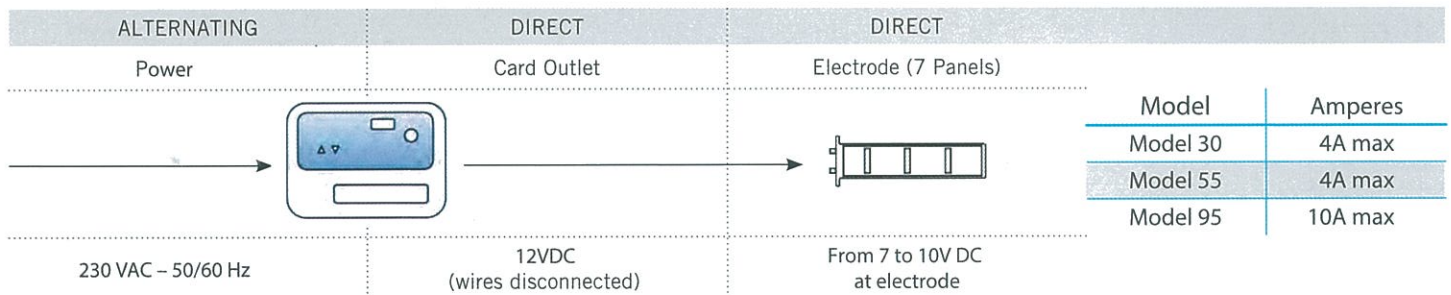

SEL CLEAR SPECIFICATION

Salt chlorinator with self-cleaning electrodes through reverse polarity.

Easy to install and use, specially designed for pools of up to 95m³, it delivers very good value for money.

Sel Clear	Code	m³	Chlorine production
	54041	20	9 g/h
	54042	30	13 g/h

1. TABLE WITH CONDITIONS OF USE

Water temp.	Salt level	pH	Stabilizer
> 15°C	From 4 to 5 g/L	From 6.4 to 7.9	From 20 to 50 g/m³

2. NOTES ON ELECTRICAL QUANTITIES

IMPORTANT NOTE:

The system must be running at the same time as the filtration pump. Thus, the connection is made on the filtration pump contact via a 4A fuse older. An electrolyzer connected with DC on 230V AC could damage the pool's hydraulic system parts and would not be covered by the warranty.

BENEFITS OF THE NEW SELWATCH RANGE

Smart dosing at last

Automatic control and dosing

Probeless colourimetric testing

Patented, **green** chlorine and pH reagents

บริษัท อัสทราลพูล (ไทยแลนด์) จำกัด

สำนักงานใหญ่ : 110/4 หมู่ 13 ตำบลราชาเทวะ อำเภอบางพลี จังหวัดสมุทรปราการ 10540

▶ กรุงเทพ/ปริมณฑล : 02 738 9420-3 ▶ ภาคเหนือ/ตะวันออกเฉียงเหนือ : 052 011 465 ▶ ภาคใต้ : 076 219 062

Email : info@fluidra.co.th