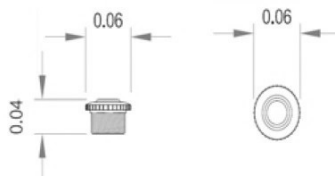

# "POOLSPA" Inlet & Vacuum Fittings Plastic ABS Grade A With UV Stabilized

Code	Model	Description	Flow Rate (gpm)	Connection (inches)	Colour
22801610005	PSF-01-W	Mini Eyeball	18	1.5	White
22801610010	PSF-01-B				Black

Code	Model	Description	Flow Rate (gpm)	Connection (inches)	Colour
22801610015	PSF-02-W	Standard Eyeball	18	1.5 & 2	White
22801610020	PSF-02-B				Black

Code	Model	Description	Flow Rate (gpm)	Connection (inches)	Colour
22801610025	PSF-03-W	Star Eyeball	18	1.5 & 2	White
22801610030	PSF-03-B				Black

Code	Model	Description	Flow Rate (gpm)	Connection (inches)	Colour
22811610015	PSF-05-W	Star Vacuum	50	1.5 & 2	White
22811610020	PSF-05-B				Black

Code	Model	Description	Flow Rate (gpm)	Connection (inches)	Colour
22811610025	PSF-06-W	Standard Vacuum (New Model)	50	1.5 & 2	White
22811610030	PSF-06-B				Black

Code	Model	Description	Flow Rate (gpm)	Connection (inches)	Colour
22811610035	PSF-07-W	Standard Floor Inlet	50	1.5 & 2	White
22811610040	PSF-07-B				Black

Code	Model	Description	Flow Rate (gpm)	Connection (inches)	Colour
22801610035	PSF-20-W	Star Floor Inlet	50	1.5 & 2	White
22801610040	PSF-20-B				Black