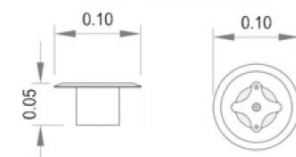

# "POOLSPA" Inlet & Vacuum Fittings Plastic ABS Grade A With UV Stabilized

Code	Model	Description	Flow Rate (gpm)	Connection (inches)	Colour
22801610005	PSF-01-W	Mini Eyeball	18	1.5	White
22801610010	PSF-01-B				Black

Code	Model	Description	Flow Rate (gpm)	Connection (inches)	Colour
22801610015	PSF-02-W	Standard Eyeball	18	1.5 & 2	White
22801610020	PSF-02-B				Black

Code	Model	Description	Flow Rate (gpm)	Connection (inches)	Colour
22801610025	PSF-03-W	Star Eyeball	18	1.5 & 2	White
22801610030	PSF-03-B				Black

Code	Model	Description	Flow Rate (gpm)	Connection (inches)	Colour
22811610015	PSF-05-W	Star Vacuum	50	1.5 & 2	White
22811610020	PSF-05-B				Black

Code	Model	Description	Flow Rate (gpm)	Connection (inches)	Colour
22811610025	PSF-06-W	Standard Vacuum (New Model)	50	1.5 & 2	White
22811610030	PSF-06-B				Black

Code	Model	Description	Flow Rate (gpm)	Connection (inches)	Colour
22811610035	PSF-07-W	Standard Floor Inlet	50	1.5 & 2	White
22811610040	PSF-07-B				Black

Code	Model	Description	Flow Rate (gpm)	Connection (inches)	Colour
22801610035	PSF-20-W	Star Floor Inlet	50	1.5 & 2	White
22801610040	PSF-20-B				Black