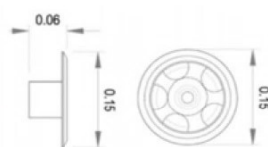

# "POOLSPA" Inlet & Vacuum Fittings Plastic ABS Grade A With UV Stabilized

Code	Model	Description	Flow Rate (gpm)	Connection (inches)	Colour
22801610005	PSF-01-W	Mini Eyeball	18	1.5	White
22801610010	PSF-01-B				Black

Code	Model	Description	Flow Rate (gpm)	Connection (inches)	Colour
22801610015	PSF-02-W	Standard Eyeball	18	1.5 & 2	White
22801610020	PSF-02-B				Black

Code	Model	Description	Flow Rate (gpm)	Connection (inches)	Colour
22801610025	PSF-03-W	Star Eyeball	18	1.5 & 2	White
22801610030	PSF-03-B				Black

Code	Model	Description	Flow Rate (gpm)	Connection (inches)	Colour
22811610015	PSF-05-W	Star Vacuum	50	1.5 & 2	White
22811610020	PSF-05-B				Black

Code	Model	Description	Flow Rate (gpm)	Connection (inches)	Colour
22811610025	PSF-06-W	Standard Vacuum (New Model)	50	1.5 & 2	White
22811610030	PSF-06-B				Black

Code	Model	Description	Flow Rate (gpm)	Connection (inches)	Colour
22811610035	PSF-07-W	Standard Floor Inlet	50	1.5 & 2	White
22811610040	PSF-07-B				Black

Code	Model	Description	Flow Rate (gpm)	Connection (inches)	Colour
22801610035	PSF-20-W	Star Floor Inlet	50	1.5 & 2	White
22801610040	PSF-20-B				Black