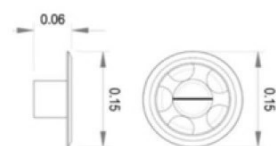

# "POOLSPA" Inlet & Vacuum Fittings Plastic ABS Grade A With UV Stabilized

Code	Model	Description	Flow Rate (gpm)	Connection (inches)	Colour
22801610005	PSF-01-W	Mini Eyeball	18	1.5	White
22801610010	PSF-01-B				Black

Code	Model	Description	Flow Rate (gpm)	Connection (inches)	Colour
22801610015	PSF-02-W	Standard Eyeball	18	1.5 & 2	White
22801610020	PSF-02-B				Black

Code	Model	Description	Flow Rate (gpm)	Connection (inches)	Colour
22801610025	PSF-03-W	Star Eyeball	18	1.5 & 2	White
22801610030	PSF-03-B				Black

Code	Model	Description	Flow Rate (gpm)	Connection (inches)	Colour
22811610015	PSF-05-W	Star Vacuum	50	1.5 & 2	White
22811610020	PSF-05-B				Black

Code	Model	Description	Flow Rate (gpm)	Connection (inches)	Colour
22811610025	PSF-06-W	Standard Vacuum (New Model)	50	1.5 & 2	White
22811610030	PSF-06-B				Black

Code	Model	Description	Flow Rate (gpm)	Connection (inches)	Colour
22811610035	PSF-07-W	Standard Floor Inlet	50	1.5 & 2	White
22811610040	PSF-07-B				Black

Code	Model	Description	Flow Rate (gpm)	Connection (inches)	Colour
22801610035	PSF-20-W	Star Floor Inlet	50	1.5 & 2	White
22801610040	PSF-20-B				Black