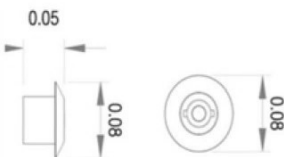

# "POOLSPA" Inlet & Vacuum Fittings Plastic ABS Grade A With UV Stabilized

Code	Model	Description	Flow Rate (gpm)	Connection (inches)	Colour
22801610005	PSF-01-W	Mini Eyeball	18	1.5	White
22801610010	PSF-01-B				Black

Code	Model	Description	Flow Rate (gpm)	Connection (inches)	Colour
22801610015	PSF-02-W	Standard Eyeball	18	1.5 & 2	White
22801610020	PSF-02-B				Black

Code	Model	Description	Flow Rate (gpm)	Connection (inches)	Colour
22801610025	PSF-03-W	Star Eyeball	18	1.5 & 2	White
22801610030	PSF-03-B				Black

Code	Model	Description	Flow Rate (gpm)	Connection (inches)	Colour
22811610015	PSF-05-W	Star Vacuum	50	1.5 & 2	White
22811610020	PSF-05-B				Black

Code	Model	Description	Flow Rate (gpm)	Connection (inches)	Colour
22811610025	PSF-06-W	Standard Vacuum (New Model)	50	1.5 & 2	White
22811610030	PSF-06-B				Black

Code	Model	Description	Flow Rate (gpm)	Connection (inches)	Colour
22811610035	PSF-07-W	Standard Floor Inlet	50	1.5 & 2	White
22811610040	PSF-07-B				Black

Code	Model	Description	Flow Rate (gpm)	Connection (inches)	Colour
22801610035	PSF-20-W	Star Floor Inlet	50	1.5 & 2	White
22801610040	PSF-20-B				Black