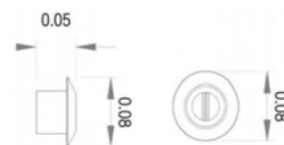

# "POOLSPA" Inlet & Vacuum Fittings Plastic ABS Grade A With UV Stabilized

Code	Model	Description	Flow Rate (gpm)	Connection (inches)	Colour
22801610005	PSF-01-W	Mini Eyeball	18	1.5	White
22801610010	PSF-01-B				Black

Code	Model	Description	Flow Rate (gpm)	Connection (inches)	Colour
22801610015	PSF-02-W	Standard Eyeball	18	1.5 & 2	White
22801610020	PSF-02-B				Black

Code	Model	Description	Flow Rate (gpm)	Connection (inches)	Colour
22801610025	PSF-03-W	Star Eyeball	18	1.5 & 2	White
22801610030	PSF-03-B				Black

Code	Model	Description	Flow Rate (gpm)	Connection (inches)	Colour
22811610015	PSF-05-W	Star Vacuum	50	1.5 & 2	White
22811610020	PSF-05-B				Black

Code	Model	Description	Flow Rate (gpm)	Connection (inches)	Colour
22811610025	PSF-06-W	Standard Vacuum (New Model)	50	1.5 & 2	White
22811610030	PSF-06-B				Black

Code	Model	Description	Flow Rate (gpm)	Connection (inches)	Colour
22811610035	PSF-07-W	Standard Floor Inlet	50	1.5 & 2	White
22811610040	PSF-07-B				Black

Code	Model	Description	Flow Rate (gpm)	Connection (inches)	Colour
22801610035	PSF-20-W	Star Floor Inlet	50	1.5 & 2	White
22801610040	PSF-20-B				Black