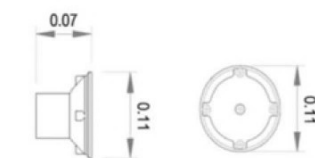

# "POOLSPA" Inlet & Vacuum Fittings Plastic ABS Grade A With UV Stabilized

Code	Model	Description	Flow Rate (gpm)	Connection (inches)	Colour
22801610005	PSF-01-W	Mini Eyeball	18	1.5	White
22801610010	PSF-01-B				Black

Code	Model	Description	Flow Rate (gpm)	Connection (inches)	Colour
22801610015	PSF-02-W	Standard Eyeball	18	1.5 & 2	White
22801610020	PSF-02-B				Black

Code	Model	Description	Flow Rate (gpm)	Connection (inches)	Colour
22801610025	PSF-03-W	Star Eyeball	18	1.5 & 2	White
22801610030	PSF-03-B				Black

Code	Model	Description	Flow Rate (gpm)	Connection (inches)	Colour
22811610015	PSF-05-W	Star Vacuum	50	1.5 & 2	White
22811610020	PSF-05-B				Black

Code	Model	Description	Flow Rate (gpm)	Connection (inches)	Colour
22811610025	PSF-06-W	Standard Vacuum (New Model)	50	1.5 & 2	White
22811610030	PSF-06-B				Black

Code	Model	Description	Flow Rate (gpm)	Connection (inches)	Colour
22811610035	PSF-07-W	Standard Floor Inlet	50	1.5 & 2	White
22811610040	PSF-07-B				Black

Code	Model	Description	Flow Rate (gpm)	Connection (inches)	Colour
22801610035	PSF-20-W	Star Floor Inlet	50	1.5 & 2	White
22801610040	PSF-20-B				Black