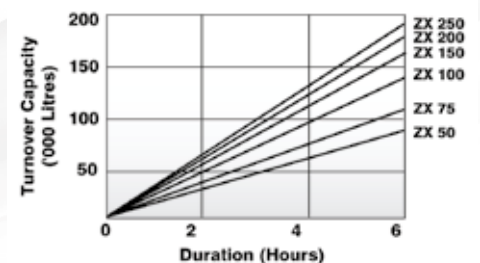

SMART EFFICIENCY

The ZX cartridge filter reduces maintenance while saving thousands of litres of water every year. It takes just 100 litres of water to clean the antimicrobial elements instead of backwashing thousands of litres to clean a sand filter. The ZX cartridge filter makes it easier to be responsible with water. Visit astralpool.com.au for further information.

SPECIFICATIONS

Model	Flow Rate	Filter Area	Max Pressure	Weight	Height
ZX 50 Cartridge Filter	225 lpm	4.7m ²	300	7.0kg	510mm
ZX 75 Cartridge Filter	290 lpm	7.0m ²	300	8.0kg	510mm
ZX 100 Cartridge Filter	375 lpm	9.4m ²	300	15.5kg	710mm
ZX 150 Cartridge Filter	445 lpm	14.0m ²	300	16.5kg	710mm
ZX 200 Cartridge Filter	490 lpm	19.0m ²	300	24.0kg	910mm
ZX 250 Cartridge Filter	515 lpm	24.0m ²	300	25.0kg	910mm