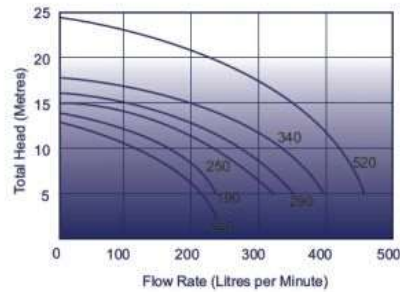

FX Pool & Spa Pump

In line with AstralPool's policy of building reliable, high quality pumps for every possible pool & spa application, the AstralPool FX Series flooded suction pumps fill an important market niche. Designed for use as 'booster' pumps for situations where flooded suction is possible and a hair and lint pot is unnecessary, the range of FX Series pumps is amazingly versatile.

There are smaller horse power models that are ideally suited for use where flow rates are not huge. They are equally at home as solar pumps, with above-ground pools and as circulating pumps for heating systems. In each situation they provide just the quiet, reliable and efficient performance required. For the more demanding applications, such as swim jet pumps and multi jet spa pumps, the larger horsepower models are designed to deliver the high water flow required.

All AstralPool pumps use the highest quality materials and the FX is no exception. As a result it can deliver the power needed to move large volumes of water while generating very little operating noise.

By eliminating reverse rotation of the impeller in high pressure situations ensures reliability, less energy and lower operating costs.

WARRANTY

Each pump is covered by a limited 3 year warranty against defects in materials and workmanship. To find out more visit astralpool.com.au

Model	Voltage	Full Load Amps	Phase	In-put	Full Load	Flow Rate @ 8 m/h	Conns "mm"
FX 140 Flooded Suction Pump 0.50 HP	240	2.9	Single	650	2.75	140 lpm	40/50
FX 190 Flooded Suction Pump 0.75 HP	240	3.2	Single	822	3.47	190 lpm	40/50
FX 250 Flooded Suction Pump 1.00 HP	240	4.3	Single	1015	4.38	250 lpm	40/50
FX 340 Flooded Suction Pump 1.50 HP	240	6.6	Single	1617	7.10	340 lpm	40/50
FX 520 Flooded Suction Pump 2.00 HP	240	8.3	Single	1900	8.85	520 lpm	40/50

Available from:

Melbourne: 03 8796 8600   Gold Coast: 07 5552 2600
Sydney Seven Hills: 02 9853 2100   Townsville: 07 4796 0100
Sydney Moorebank: 02 8778 9500   Adelaide: 08 8152 7600
Brisbane: 07 3308 5400   Perth: 08 9350 2600

sales@astralpool.com.au
www.astralpool.com.au

R140407-V1