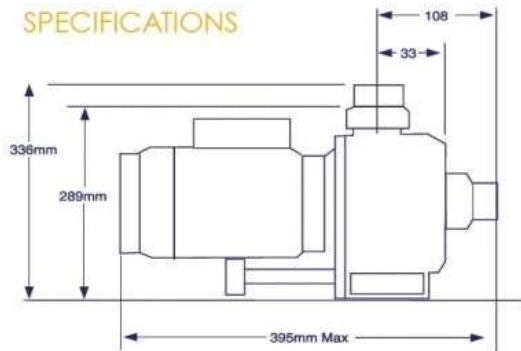

FX Pool & Spa Pump

In line with AstralPool's policy of building reliable, high quality pumps for every possible pool & spa application, the AstralPool FX Series flooded suction pumps fill an important market niche. Designed for use as 'booster' pumps for situations where flooded suction is possible and a hair and lint pot is unnecessary, the range of FX Series pumps is amazingly versatile.

There are smaller horse power models that are ideally suited for use where flow rates are not huge. They are equally at home as solar pumps, with above-ground pools and as circulating pumps for heating systems. In each situation they provide just the quiet, reliable and efficient performance required. For the more demanding applications, such as swim jet pumps and multi jet spa pumps, the larger horsepower models are designed to deliver the high water flow required.

All AstralPool pumps use the highest quality materials and the FX is no exception. As a result it can deliver the power needed to move large volumes of water while generating very little operating noise.

By eliminating reverse rotation of the impeller in high pressure situations ensures reliability, less energy and lower operating costs.

WARRANTY

Each pump is covered by a limited 3 year warranty against defects in materials and workmanship. To find out more visit astralpool.com.au

Model	Voltage	Full Load Amps	Phase	In-put	Full Load	Flow Rate @ 8 m/h	Conns "mm"
FX 140 Flooded Suction Pump 0.50 HP	240	2.9	Single	650	2.75	140 lpm	40/50
FX 190 Flooded Suction Pump 0.75 HP	240	3.2	Single	822	3.47	190 lpm	40/50
FX 250 Flooded Suction Pump 1.00 HP	240	4.3	Single	1015	4.38	250 lpm	40/50
FX 340 Flooded Suction Pump 1.50 HP	240	6.6	Single	1617	7.10	340 lpm	40/50
FX 520 Flooded Suction Pump 2.00 HP	240	8.3	Single	1900	8.85	520 lpm	40/50

Available from:

Melbourne: 03 8796 8600   Gold Coast: 07 5552 2600
Sydney Seven Hills: 02 9853 2100   Townsville: 07 4796 0100
Sydney Moorebank: 02 8778 9500   Adelaide: 08 8152 7600
Brisbane: 07 3308 5400   Perth: 08 9350 2600

sales@astralpool.com.au
www.astralpool.com.au

R140407-V1