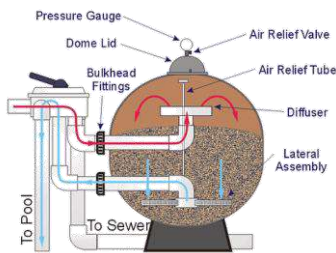

FILTERS

“ECOCLEAR” Glass Media For Sand Filters

WHAT IS ECOCLEAR ?

EcoClear is a new 100 recycled, environmentally friendly media that lasts up to 3 times longer than traditional Silica sand. This product will save you money and give you a cleaner healthier pool.

FEATURES

- Saves up to 25% of water through quicker backwashing.
- Greater filtration capacity, longer time between backwashing.
- Filters down to 3 micron. Cleanest, clearest water available.
- Reduces bacteria growth in filter, saves on chemical usage.
- Electrostatic mechanical filtering
- Allows higher flow, this improved filtration
- Improves flow and reduces electrical costs
- Ultra low carbon footprint

- Use Coarse media to cover laterals
- Then fill to same level as you would normally with sand
- 20kg Sand = 15kg glass EASY!!!

100% Recycled Bottled Glass media

Code	Model	Description	Size (mm)	Usage	Packing
24003100020	EcoClear – Coarse	หยาบ Coarse	1.0 - 1.5	แบบหยาบ ปริมาณการใช้คือใส่ก่อนให้สารกรองท่วมแกนกรอง Coarse: Pour in coarse until normal position above laterals	25 kgs
24003100025	EcoClear – Fine	ละเอียด Fine	0.2 - 0.5	แบบละเอียด ปริมาณการใช้คือใส่สารกรองละเอียดต่อจากสารกรองหยาบให้ได้ความสูงเท่ากับเวลาใส่ทราย Fine: Pour in fine until normal position (of sand)	25 kgs