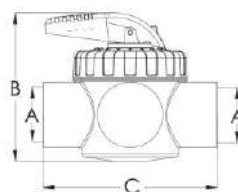

| Model    | Material  | Connection | A (mm) | B (mm) | C (mm) |
|----------|-----------|------------|--------|--------|--------|
| V40-1(A) | ABS & PVC | 1.5"       | Ø48    | 115    | 164    |
| V50-1(A) | ABS & PVC | 2"         | Ø60    | 129    | 190    |

## Check Valves

| Code        | Model     | Description                      | Size (Inches) |
|-------------|-----------|----------------------------------|---------------|
| 22100510025 | V40-1 (A) | Check Valve Clear Lid, ABS & PVC | 1.5"          |
| 22100510030 | V50-1 (A) |                                  | 2"            |

| Model    | Material  | Connection | A (mm) | B (mm) | C (mm) |
|----------|-----------|------------|--------|--------|--------|
| V40-2(A) | ABS & PVC | 1.5"       | Ø48    | 149    | 164    |
| V50-2(A) | ABS & PVC | 2"         | Ø60    | 161    | 190    |

| Model    | Material  | Connection | A (mm) | B (mm) | C (mm) |
|----------|-----------|------------|--------|--------|--------|
| V40-3(A) | ABS & PVC | 1.5"       | Ø48    | 149    | 164    |
| V50-3(A) | ABS & PVC | 2"         | Ø60    | 161    | 190    |