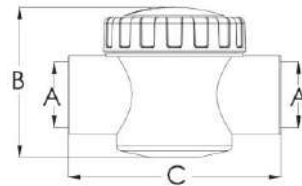

| Model    | Material  | Connection | A (mm) | B (mm) | C (mm) |
|----------|-----------|------------|--------|--------|--------|
| V40-1(A) | ABS & PVC | 1.5"       | Ø48    | 115    | 164    |
| V50-1(A) | ABS & PVC | 2"         | Ø60    | 129    | 190    |

| Model    | Material  | Connection | A (mm) | B (mm) | C (mm) |
|----------|-----------|------------|--------|--------|--------|
| V40-2(A) | ABS & PVC | 1.5"       | Ø48    | 149    | 164    |
| V50-2(A) | ABS & PVC | 2"         | Ø60    | 161    | 190    |

| Model    | Material  | Connection | A (mm) | B (mm) | C (mm) |
|----------|-----------|------------|--------|--------|--------|
| V40-3(A) | ABS & PVC | 1.5"       | Ø48    | 149    | 164    |
| V50-3(A) | ABS & PVC | 2"         | Ø60    | 161    | 190    |

## 3-Way Valves

| Code        | Model     | Description            | Size (Inches) |
|-------------|-----------|------------------------|---------------|
| 22100510010 | V40-3 (A) | 3-Way Valve, ABS & PVC | 1.5"          |
| 22100510020 | V50-3 (A) |                        | 2"            |