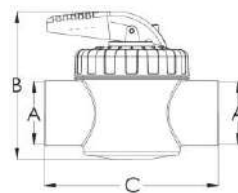

## FEATURES

- Made of durable ABS and PVC
- Large handle for easy adjustment
- Extremely reliable and maintenance free
- Max. 4 bar working pressure
- Able to withstand extreme chemical and temperature fluctuations
- Suitable for 1.5” or 2 PVC pipe

| Model    | Material  | Connection | A (mm) | B (mm) | C (mm) |
|----------|-----------|------------|--------|--------|--------|
| V40-1(A) | ABS & PVC | 1.5"       | Ø48    | 115    | 164    |
| V50-1(A) | ABS & PVC | 2"         | Ø60    | 129    | 190    |

| Model    | Material  | Connection | A (mm) | B (mm) | C (mm) |
|----------|-----------|------------|--------|--------|--------|
| V40-2(A) | ABS & PVC | 1.5"       | Ø48    | 149    | 164    |
| V50-2(A) | ABS & PVC | 2"         | Ø60    | 161    | 190    |

| Model    | Material  | Connection | A (mm) | B (mm) | C (mm) |
|----------|-----------|------------|--------|--------|--------|
| V40-3(A) | ABS & PVC | 1.5"       | Ø48    | 149    | 164    |
| V50-3(A) | ABS & PVC | 2"         | Ø60    | 161    | 190    |