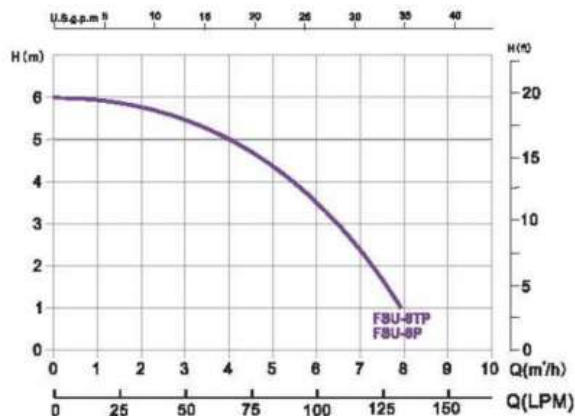

## “EMAUX” Ultra Series Filtration Combo with Pre-filter For Above Ground Pool

**Includes :**

- Durable top mount plastic filter tank
- 4-way multiport valve
- Aqua-Mini Pump with Timer

Remarks: Flow curve information based on 220V/50Hz motor.

Valve  
4-Way Multiport Valve

Max Working Pressure  
28psi/2bar

Max Water Temperature  
40°C (104°F)

Suggested Size Of Media  
0.5-0.8mm

Model	Filter	Pump	Max. Flow Rate	Sand (kg)	A (mm)	B (mm)	C (mm)	D (mm)	Filter & Pump In/Out Connection	Adaptor	
FSU-8TP	13" Filter	AMU020TP	133.3lpm	8.0m³/h	17	145	460	494	450	1.5" / 50 mm	1 1/4" & 1 1/2" 32 & 38mm
FSU-8P	13" Filter	AMU020P	133.3lpm	8.0m³/h	17	145	460	494	450	1.5" / 50 mm	1 1/4" & 1 1/2" 32 & 38mm

Code	Model	MV (inches)	Flowrate (m³/h)	Height (cm)	Width (inches)	Sand (50kgs/bag)	Zelbrite (15kgs/bag)	EcoClear (25kgs/bag)		Pump
								Coare	Fine	
20310510490	FSU-8TP	1.5	8.0	46	13	1 (20kgs)	1	1/2	1	AMU020TP