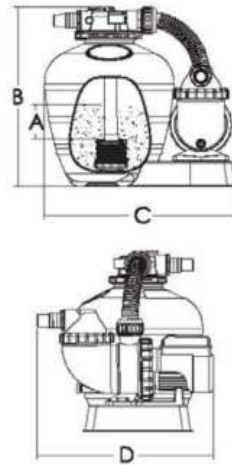

## “EMAUX” Ultra Series Filtration Combo with Pre-filter For Above Ground Pool

**Includes :**

- Durable top mount plastic filter tank
- 4-way multiport valve
- Aqua-Mini Pump with Timer

Remarks: Flow curve information based on 220V/50Hz motor.

Valve  
4-Way Multiport Valve

Max Working Pressure  
28psi/2bar

Max Water Temperature  
40°C (104°F)

Suggested Size Of Media  
0.5-0.8mm

Model	Filter	Pump	Max. Flow Rate	Sand (kg)	A (mm)	B (mm)	C (mm)	D (mm)	Filter & Pump In/Out Connection	Adaptor	
FSU-8TP	13" Filter	AMU020TP	133.3lpm	8.0m³/h	17	145	460	494	450	1.5" / 50 mm	1 1/4" & 1 1/2" 32 & 38mm
FSU-8P	13" Filter	AMU020P	133.3lpm	8.0m³/h	17	145	460	494	450	1.5" / 50 mm	1 1/4" & 1 1/2" 32 & 38mm

Code	Model	MV (inches)	Flowrate (m³/h)	Height (cm)	Width (inches)	Sand (50kgs/bag)	Zelbrite (15kgs/bag)	EcoClear (25kgs/bag)		Pump
								Coare	Fine	
20310510490	FSU-8TP	1.5	8.0	46	13	1 (20kgs)	1	1/2	1	AMU020TP