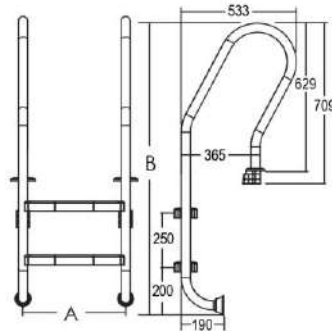

“EMAUX” NSF Series

1.9 Inches Stainless Steel Ladders 304 for Chlorine Pool

INSTALLATION OPTIONS