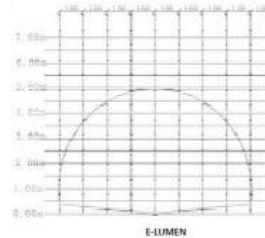

IP68 CE RoHS

Colour Options:

1 White	2 Green
3 Blue	4 Green+Blue
5 Red+Green	6 Red+Blue
7 Mode A: Blue+ Gradual Red	8 Mode B: Green+Gradual Red
9 Mode C: Blue+Gradual Green	10 Mode D: Blue+Gradual Red
11 Mode E: RGB Colour Sequence: Red>Green>Blue	12 Auto Colour Change
13 Mode F: Four Colour Sequence: Red>Green>Blue>Purple	14 Rapid Auto Colour Change