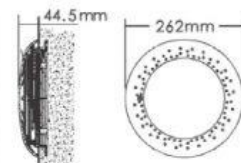

Colour Options:

1 White	2 Green
3 Blue	4 Green+Blue
5 Red+Green	6 Red+Blue
7 Mode A: Blue+ Gradual Red	8 Mode B: Green+Gradual Red
9 Mode C: Blue+Gradual Green	10 Mode D: Blue+Gradual Red
11 Mode E: RGB Colour Sequence: Red>Green>Blue	12 Auto Colour Change
13 Mode F: Four Colour Sequence: Red>Green>Blue>Purple	14 Rapid Auto Colour Change