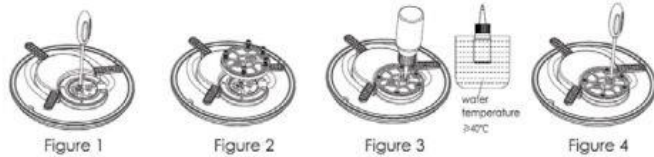

“EMAUX” E-LUMEN-Retro Fit Series LED Underwater Lights (Wall Mount Type)

สามารถตัดสายไฟลงกำแพงแล้วต่อกับรุ่นนี้ได้โดยไม่ต้องเดินสายไฟใหม่

The latest Retrofit light technology from Emaux, replacing halogen lights or upgrading existing LED lights with our innovative unique Junction Port of Waterproofing

- Simple direct replacement by using unique grease for waterproofing
- Replaces lights from most major brand
- Modern Surface Mount Design
- Unique Invention Patent Junction Port for wiring
- Unique waterproofing method with lanolin

Retro Light Assembly

1) Push light cable through the silicone gel ring and connect wires and tighten screws. (Figure 1)
2) Position the silicon gel ring on the light and place bottom cover and tighten 5 screws. (Figure 2)
3) Place lanolin bottle in boiling water to dissolve to liquid and fill through 2 holes on cover plate. (Figure 3)
4) When filled with Lanolin, tighten remaining 2 screws and leave to set whilst installing the retro bracket to the pool wall. When bracket installed fix the pool light to bracket. (Figure 4)

IP68 CE RoHS

Colour Options:

1 White	2 Green
3 Blue	4 Green+Blue
5 Red+Green	6 Red+Blue
7 Mode A: Blue+ Gradual Red	8 Mode B: Green+Gradual Red
9 Mode C: Blue+Gradual Green	10 Mode D: Blue+Gradual Red
11 Mode E: RGB Colour Sequence: Red>Green>Blue	12 Auto Colour Change
13 Mode F: Four Colour Sequence: Red>Green>Blue>Purple	14 Rapid Auto Colour Change