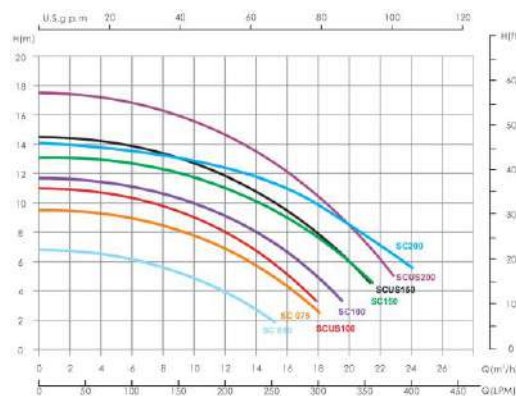

“EMAUX” SC Series Residential Pool Pumps Complete Set With Unions

FOR THE MEDIUM SIZE RESIDENTIAL POOLS

The SC pump is quiet running and energy efficient. 1.5-inch suction and discharge port with a transparent lid. It operates at a low decibel and energy consumption which requires minimal maintenance.

HIGHLIGHT FEATURES

- 1.5 inch suction and discharge port with transparent lid
- Asynchronous, Two poles motor
- Class insulation: 130(B)
- IPX5 Waterproof standard
- Built-in thermal protection
- Overload protection
- External heat sink
- Available in 50Hz or 60Hz with 220V/110V
- Special design union compatible with both Imperial and Metric measurement standard
- Self-Priming up to 2m above water level
- Testing Pressure 50PSI (3.5 Bar)
- Basket Volume 2.5 litres
- S.S. 316 Shaft
- S.S. 316 Mechanical seal

Code	Model	In/Outlet (inches)	Flowrate (gpm)	Flowrate (m ³ /h)	Head (m)	Noise (dB)	Amp	H.P.	Voltage	Phase
20700510175	SC050	1.5	52.83	12.00	4	60	1.69	0.5	220	1
20700510180	SC075	1.5	39.63	9.00	8	65	2.5	0.75	220	1
20700510185	SC100	1.5	44.03	10.00	10	67	3.4	1.0	220	1
20700510190	SC150	1.5	61.64	14.00	10	68	5.0	1.5	220	1
20700510195	SC200	1.5	79.25	18.00	10	69	6.8	2.0	220	1