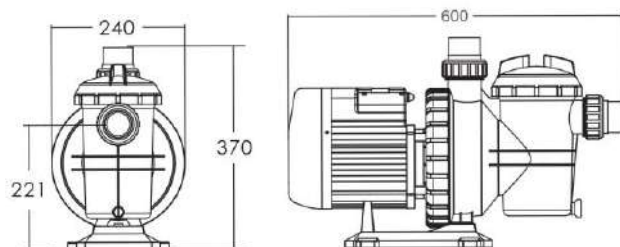

“EMAUX” SC Series Residential Pool Pumps Complete Set With Unions

FOR THE MEDIUM SIZE RESIDENTIAL POOLS

The SC pump is quiet running and energy efficient. 1.5-inch suction and discharge port with a transparent lid. It operates at a low decibel and energy consumption which requires minimal maintenance.

HIGHLIGHT FEATURES

- 1.5 inch suction and discharge port with transparent lid
- Asynchronous, Two poles motor
- Class insulation: 130(B)
- IPX5 Waterproof standard
- Built-in thermal protection
- Overload protection
- External heat sink
- Available in 50Hz or 60Hz with 220V/110V
- Special design union compatible with both Imperial and Metric measurement standard
- Self-Priming up to 2m above water level
- Testing Pressure 50PSI (3.5 Bar)
- Basket Volume 2.5 litres
- S.S. 316 Shaft
- S.S. 316 Mechanical seal

Code	Model	In/Outlet (inches)	Flowrate (gpm)	Flowrate (m ³ /h)	Head (m)	Noise (dB)	Amp	H.P.	Voltage	Phase
20700510175	SC050	1.5	52.83	12.00	4	60	1.69	0.5	220	1
20700510180	SC075	1.5	39.63	9.00	8	65	2.5	0.75	220	1
20700510185	SC100	1.5	44.03	10.00	10	67	3.4	1.0	220	1
20700510190	SC150	1.5	61.64	14.00	10	68	5.0	1.5	220	1
20700510195	SC200	1.5	79.25	18.00	10	69	6.8	2.0	220	1