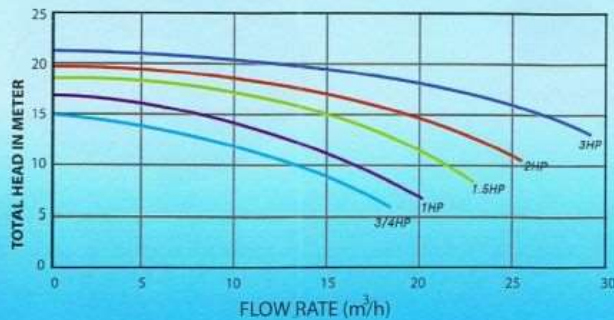

FILTER

BOBBIN WOUND TOP MOUNT SAND FILTER WITH MULTIPORT VALVE

MODEL	FILTRATION AREA (M²)	DIAMENSION (MM)	FLOW RATE (M³/HR)	MAX. WORKING PRESSURE (BAR)	TESTING PRESSURE (PSI)	VALVE PORT SIZE (INCH)	SILICA SAND (KGS)
EAS1411 (16")	0.13	400	6	2.5KG/CM²	35.5	1.5	50
EAS1412 (18")	0.17	460	8	2.5KG/CM²	35.5	1.5	75
EAS1413 (20")	0.19	500	10	2.5KG/CM²	35.5	1.5	100
EAS1414 (24")	0.28	600	14	2.5KG/CM²	35.5	1.5	150
EAS1415 (28")	0.38	700	18	2.5KG/CM²	35.5	1.5	200
EAS1417 (32")	0.5	800	24	2.5KG/CM²	35.5	2	330

LAMINATE SIDE MOUNT SAND FILTER WITH MULTIPORT VALVE

MODEL	FILTRATION AREA (M²)	DIAMENSION (MM)	FLOW RATE (M³/HR)	MAX. WORKING PRESSURE (BAR)	TESTING PRESSURE (PSI)	VALVE PORT SIZE (INCH)	SILICA SAND (KGS)
EAS1401 (20")	0.19	500	9	2.5KG/CM²	35.5	1.5	85
EAS1402 (26")	0.33	650	15	2.5KG/CM²	35.5	1.5	150
EAS1403 (32")	0.5	800	24	2.5KG/CM²	35.5	2	330
EAS1404 (38")	0.7	950	35	2.5KG/CM²	35.5	2	460
EAS1400 (42")	0.86	1050	43	2.5KG/CM²	35.5	2	680
EAS1405 (48")	1.13	1200	56	2.5KG/CM²	35.5	2	850

MARATHON PUMP

PERFORMANCE CURVES

MODEL	DISCRIPTION
EAS1205M	3/4 HP SELF PRIMING PUMP 1 PHASE
EAS1206M	1 HP SELF PRIMING PUMP 1 PHASE
EAS1207M	1-1/2 HP SELF PRIMING PUMP 1 PHASE
EAS1209M	1-1/2 HP SELF PRIMING PUMP 3 PHASE
EAS1208M	2 HP SELF PRIMING PUMP 1 PHASE
EAS1210M	2 HP SELF PRIMING PUMP 3 PHASE
EAS1211M	3 HP SELF PRIMING PUMP 3 PHASE
EAS1212M	3 HP SELF PRIMING PUMP 1 PHASE

LIGHT

EAS1514 75W/12V FLAT UNDERWATER LIGHT WALLMOUNT - HALOGEN

EAS1502 300W/12V UNDERWATER LIGHT S/S FACE RING W PVC NICHE

EAS1501 300W/12V UNDERWATER LIGHT PVC FACE RING W PVC NICHE

EAS1303 8" MAINDRAIN WITH SUPPORTRING AND GRATING

EAS1301 8" MAINDRAIN WITH 2" SUMP

EAS1506 144 WHITE LEDS LIGHT WITH PVC NICHE

EAS1507 144 COLOR LEDS LIGHT WITH PVC NICHE

EAS1510 252 WHITE LEDS LIGHT WITH PVC NICHE

EAS1511 252 COLOR LEDS LIGHT WITH PVC NICHE

EAS1313 15 LITERS SKIMMER WITH WIDE MOUNT

FITTING

EAS1312 15 LITERS SKIMMER WITH REGULAR MOUNT