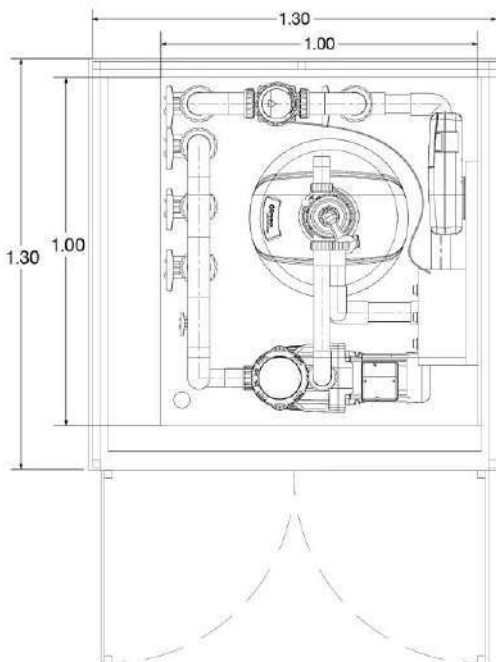

**Filtration System Complete Set  
With Salt Chlorinator**

Size : W 1.10 x L 1.00 x H 1.00 M.

**Filtration System Complete Set  
With Salt Chlorinator & Spa Pump**

Size : W 1.10 x L 1.50 x H 1.00 M.