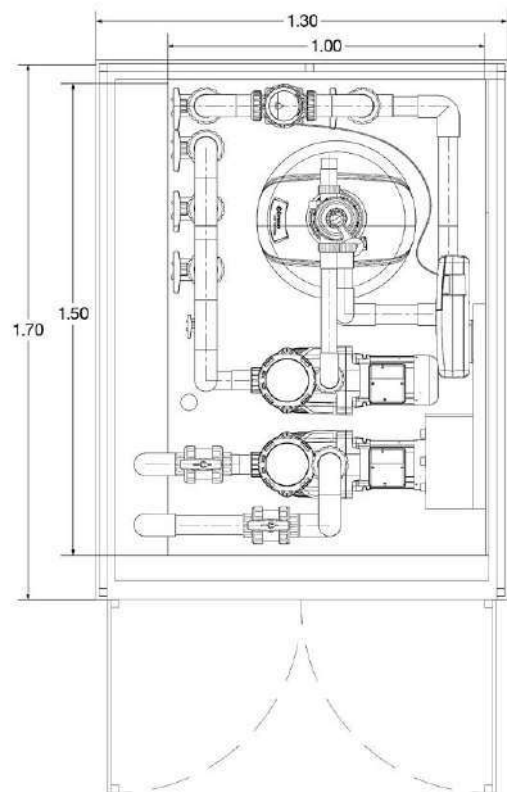

**Filtration System Complete Set  
With Salt Chlorinator**

Size : W 1.10 x L 1.00 x H 1.00 M.

**Filtration System Complete Set  
With Salt Chlorinator & Spa Pump**

Size : W 1.10 x L 1.50 x H 1.00 M.