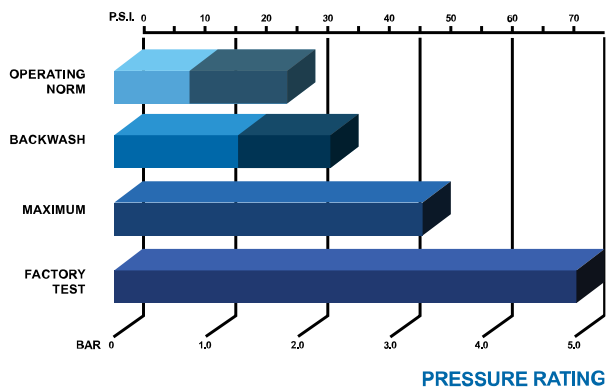

## “SANDIA” DBK Series Deep Bed Laminated Hi-Rate Sand Filters Complete Set With Multiport Valves

All DBK Superflow filters can operate with either silica sand or sand gravel mix. They are suitable for use in commercial applications such as spa pools, high bathing load swimming pools, fish farming, industrial water treatment, drinking water system, etc.

The top oval lid allows easy access to the internals whilst the large side access manhole enable easy media removal, inspection and access to the filter.

The plate and nozzle system allows a uniform undisturbed flow through the media bed for filtering. The plate system also allows the use of air purging as part of the backwash procedure, thus reducing the water required for backwashing.