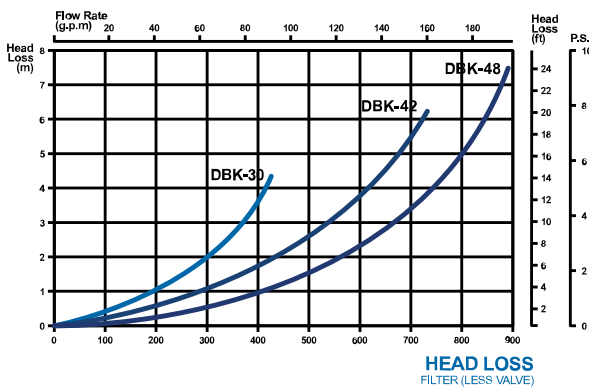

FILTERS

“SANDIA” DBK Series Deep Bed Laminated Hi-Rate Sand Filters Complete Set With Multiport Valves

All DBK Superflow filters can operate with either silica sand or sand gravel mix. They are suitable for use in commercial applications such as spa pools, high bathing load swimming pools, fish farming, industrial water treatment, drinking water system, etc.

The depth of media (1.2 m) ensures that even the finest dirt particles are retained.

The media sight glass (optional extra) is made high quality toughened safety glass which will resist damage by erosion.

The top oval lid allows easy access to the internals whilst the large side access manhole enable easy media removal, inspection and access to the filter.

The plate and nozzle system allows a uniform undisturbed flow through the media bed for filtering. The plate system also allows the use of air purging as part of the backwash procedure, thus reducing the water required for backwashing.

Technical Information

Code	Model	Multi-port Valve (inches)	Flowrate (gpm)	Flowrate (m³/h)	Sand (50kgs/bag)	Zelbrite (15kgs/bag)	EcoClear (25kgs/bag)	
							Coare	Fine
20301900005	DBK 30	2	73	20	19	47	9	20
20301900020	DBK 42	3	160	43	42	105	21	42
20301900030	DBK 48	3	186	50	46	115	23	46