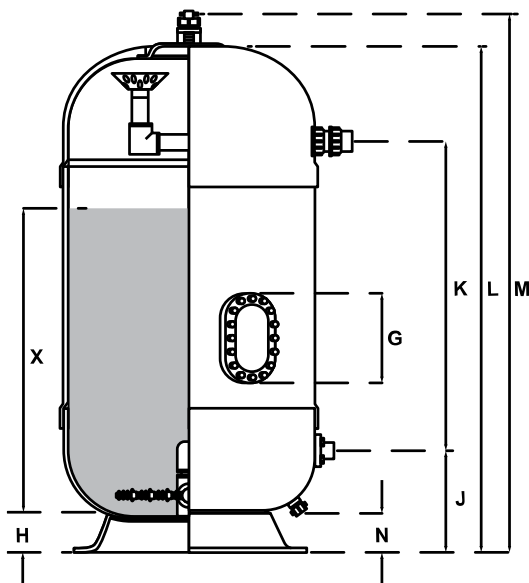

The top oval lid allows easy access to the internals whilst the large side access manhole enable easy media removal, inspection and access to the filter.

The plate and nozzle system allows a uniform undisturbed flow through the media bed for filtering. The plate system also allows the use of air purging as part of the backwash procedure, thus reducing the water required for backwashing.

**Product Dimensions (meter)**

Type	DBK-30	DBK-42	DBK-48
<b>A</b>	0.27	0.27	0.43
<b>B</b>	0.23	0.23	0.33
<b>C</b>	0.78	1.14	1.24
<b>D</b>	0.32	0.46	0.46
<b>G</b>	0.30	0.54	0.54
<b>H</b>	0.10	0.11	0.12
<b>J</b>	0.28	0.31	0.35
<b>K</b>	1.65	1.70	1.75
<b>L</b>	2.22	2.36	2.48
<b>M</b>	2.30	2.42	2.42
<b>N</b>	0.10	0.11	0.12
<b>X</b>	1.50	1.51	1.53