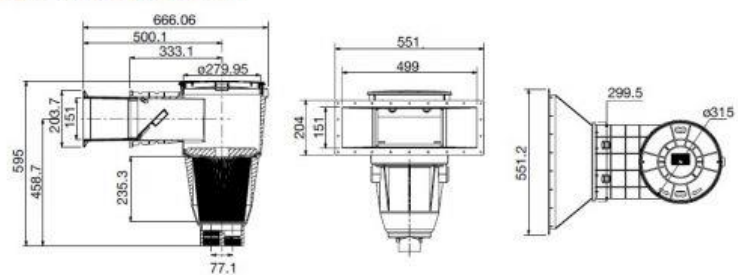

Note: All Waterco Skimmer boxes comply with Australian Standards for Pool & Spa Skimmer boxes, AS1926.3-2010.