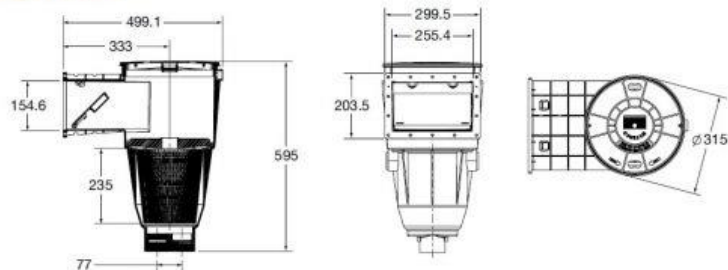

Recirculation

The SupaSkimmer is a large capacity skimmer box which is ideal for use in large domestic, semi commercial and commercial swimming pools.

SUPA SKIMMER BOX COMPLETE (With Lid & Ring)

Part Number	Product Description	Variant	Pool Type
29201	Supa Skimmer Box White Standard Throat Includes Lid & Round Ring	Sandstone Round	Concrete
Consists of: -			
624060	Supaskimmer Box White Standard Throat		
6241800	Lid & Dress Ring S75 Sandstone		
29206	Supa Skimmer Box White Standard Throat Includes Lid & Square Ring	Sandstone Square	Concrete
Consists of: -			
624060	Supaskimmer Box White Standard Throat		
6241801	Lid & Dress Ring S75 Sandstone		
29210	Supa Skimmer Wide Mouth White Includes Lid & Square Ring	Sandstone Round	Concrete
Consists of: -			
624060	Supaskimmer Box White Standard Throat		
6241801	Lid & Dress Ring S75 Sandstone		

Specifications

Model	Max. Surface Area	Max Flow Rate lpm	Suction Pipe mm	Opening mm	Basket Capacity L	Total Height mm	Total Depth mm	Unit Weight kg
Supaskimmer	75m ²	375	2x50	247x152	5.9	580	500	7
Supaskimmer Widemouth	75m ²	375	2x50	551x152	5.9	580	500	10

SupaSkimmer

SupaSkimmer Widemouth

Note: All Waterco Skimmer boxes comply with Australian Standards for Pool & Spa Skimmer boxes, AS1926.3-2010.