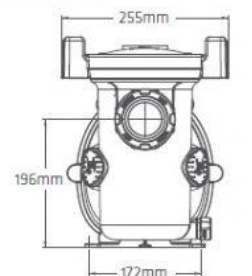

Schematic

Bolt holes, centre to centre

Front edge of union, to centre of bolt holes

Zodiac lives in the backyards of Australian families, at home in the pool. Zodiac began and continues with a dedication to innovation and new product development, focused on ensuring a better way of life. Our products deliver solutions to take the hassle out of owning a pool. So, all that's left is for you to enjoy it; to enjoy a better life.