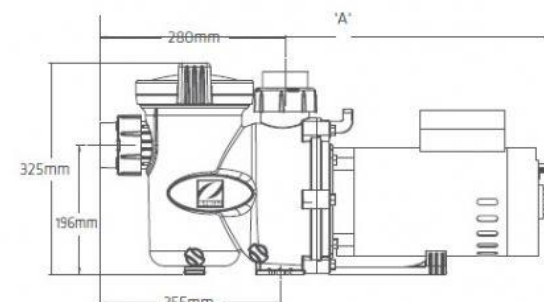

Schematic

Bolt holes, centre to centre

Front edge of union, to centre of bolt holes

Zodiac lives in the backyards of Australian families, at home in the pool. Zodiac began and continues with a dedication to innovation and new product development, focused on ensuring a better way of life. Our products deliver solutions to take the hassle out of owning a pool. So, all that's left is for you to enjoy it; to enjoy a better life.