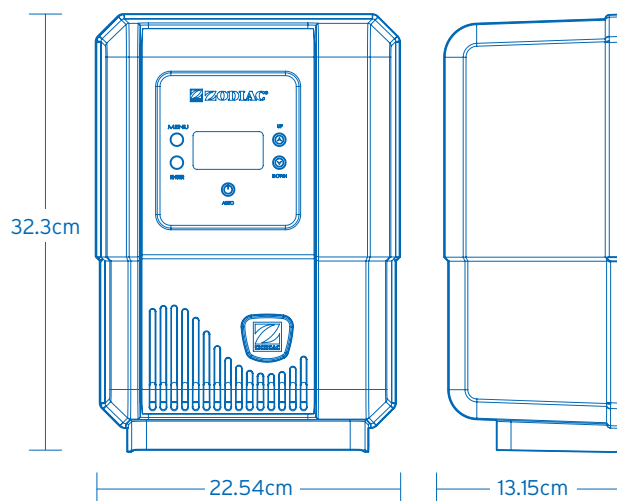

### Dimensions

### Specifications

DESCRIPTION	PART NO	CELL OUTPUT	PLUMBING SIZE	RECOMMENDED OPERATING SALINITY	MAX SIZE COOL CLIMATE	MAX SIZE HOT CLIMATE
EL-25 SALTWATER CHLORINATOR	WW000264	25GM/H	40-50MM	4,000 PPM	80,000 L	40,000 L
EL-35 SALTWATER CHLORINATOR	WW000265	35GM/H	40-50MM	4,000 PPM	120,000 L	75,000 L